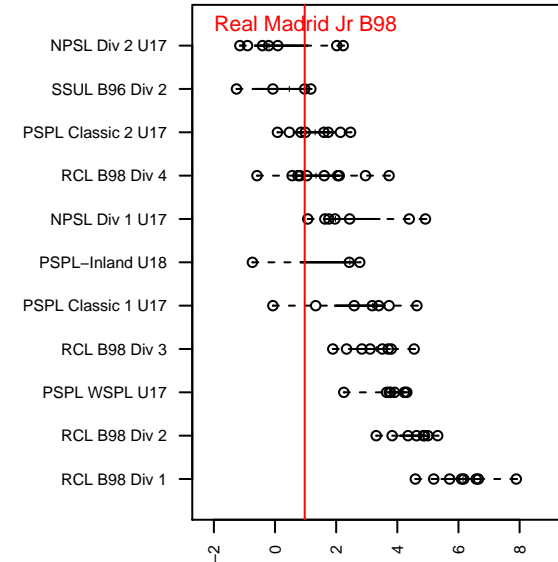

# Real Madrid Jr B98

Shelton, WA  
B98 total strength=1346  
attack=10.17 defense=4.34  
fall league = SSUL B96 Div 2

alt names used:

Venues played:  
2015 SSUL B96 Div 2

**attack and defense variance (black dot)  
relative to other teams  
and top 10 in region**

**attack and defense rating  
relative to others at age  
and all opponents in last 13 months**

**Performance relative to 13 month average**

**Performance relative to 13 month average**

<b>date</b>	<b>home</b>		<b>away</b>		<b>venue</b>	<b>pred.home</b>	<b>pred.away</b>
2015-12-05	Norpoint AC Milan B98	2	Real Madrid Jr B98	3	2015 SSUL B96 Div 2	1.83	1.85
2015-11-22	Real Madrid Jr B98	4	Highlands SC Team Crossfire B98	1	2015 SSUL B96 Div 2	4.38	0.97
2015-11-15	Southlake Select Lightning B98	0	Real Madrid Jr B98	0	2015 SSUL B96 Div 2	0.87	1.58
2015-10-25	PSC Everton B96	2	Real Madrid Jr B98	0	2015 SSUL B96 Div 2	2.38	1.90
2015-10-18	Real Madrid Jr B98	5	PSC Everton B96	5	2015 SSUL B96 Div 2	1.90	2.38
2015-10-11	Avanti United B97	1	Real Madrid Jr B98	5	2015 SSUL B96 Div 2	0.95	8.52
2015-10-04	Real Madrid Jr B98	2	Norpoint AC Milan B98	1	2015 SSUL B96 Div 2	1.85	1.83
2015-10-03	Real Madrid Jr B98	6	Avanti United B97	1	2015 SSUL B96 Div 2	8.52	0.95
2015-09-27	Real Madrid Jr B98	4	Southlake Select Lightning B98	0	2015 SSUL B96 Div 2	1.58	0.87
2015-09-20	Real Madrid Jr B98	10	Byrd -Unk B96	1	2015 SSUL B96 Div 2	7.53	0.99
2015-09-13	Highlands SC Team Crossfire B98	1	Real Madrid Jr B98	5	2015 SSUL B96 Div 2	0.97	4.38